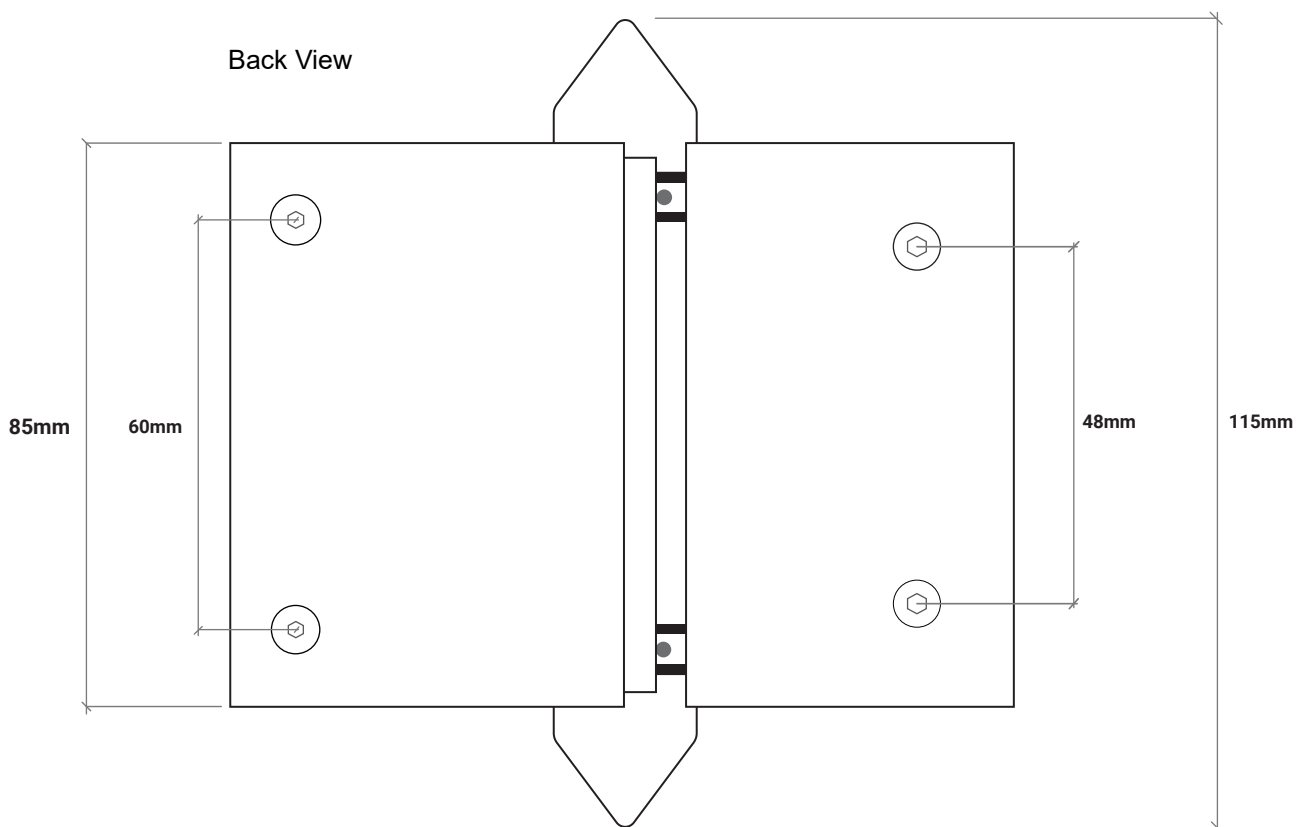

## Hinge - Glass to Glass

Self-closing spring-loaded hinge set made from high quality grade Stainless Steel.

Suitable for 8mm gates. Available in Polished & Matte Black