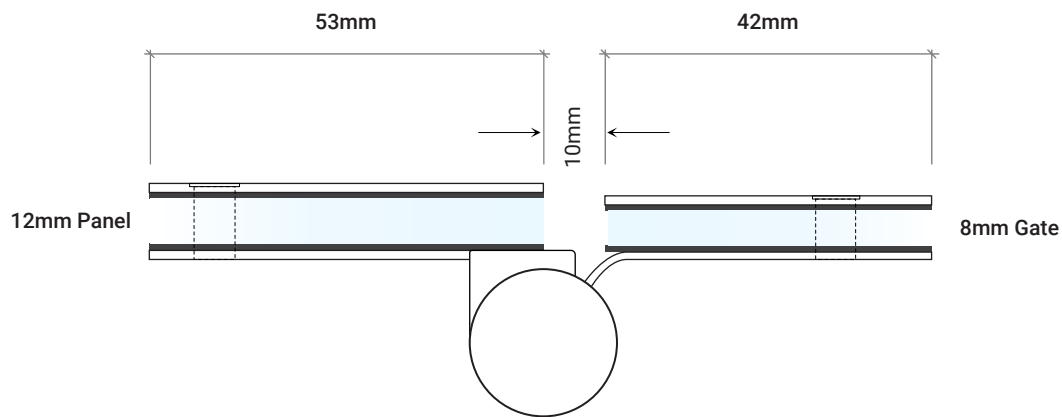

## Hinge - Glass to Glass

Self-closing spring-loaded hinge set made from high quality grade Stainless Steel.

Suitable for 8mm gates. Available in Polished & Matte Black