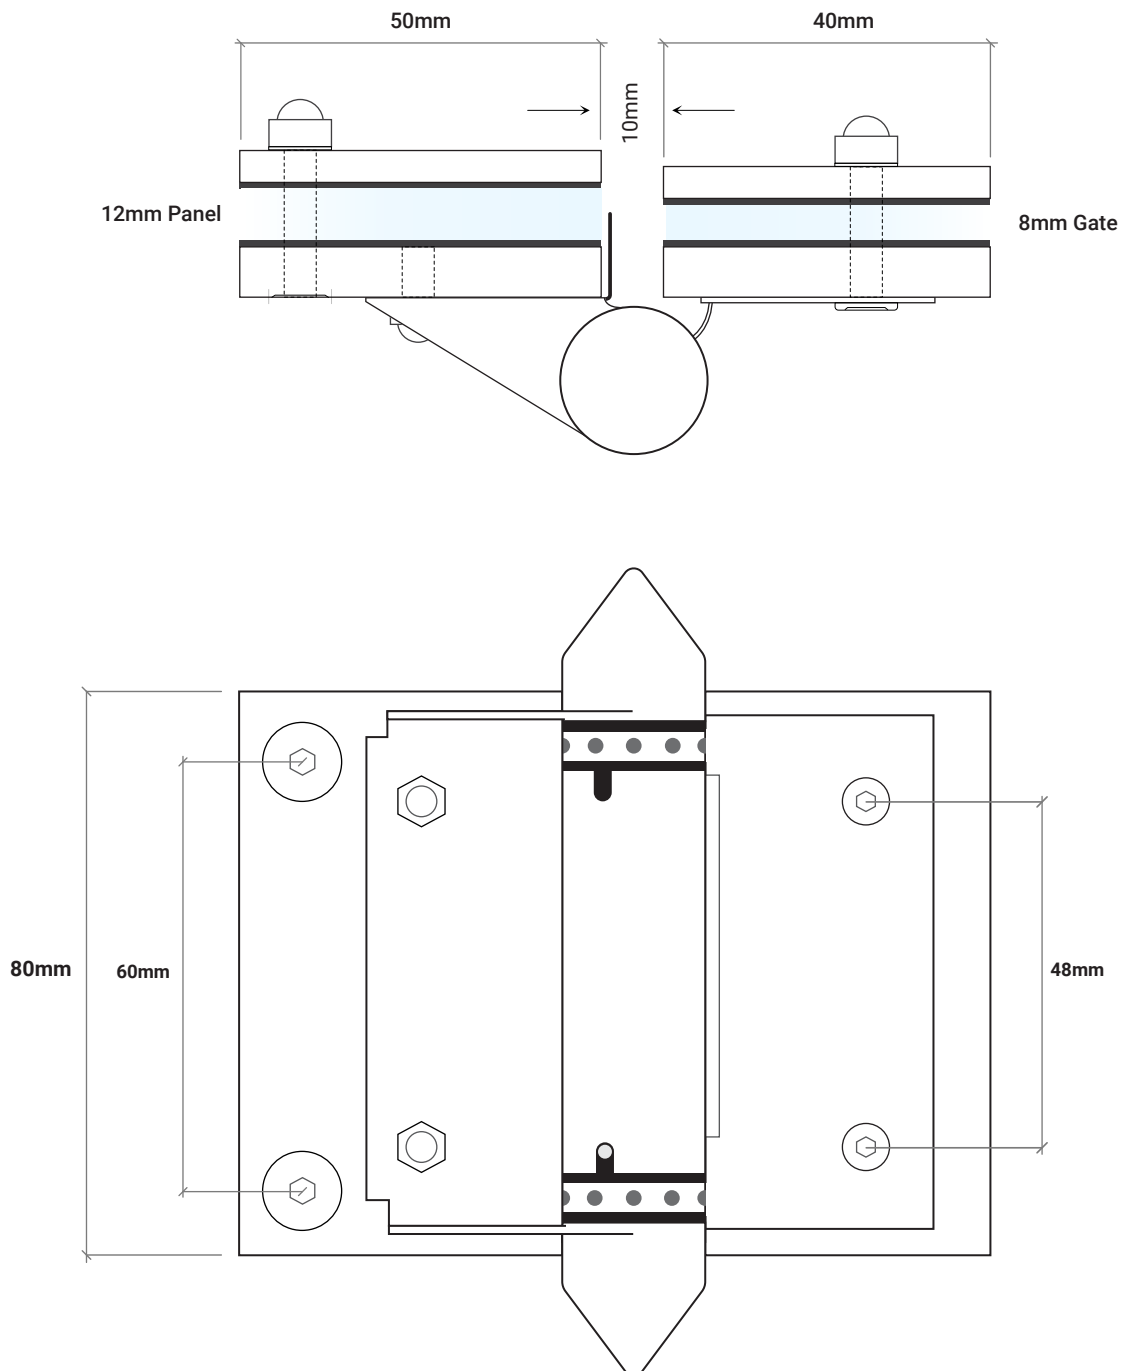

Address: 14 Harper St, Molendinar, QLD 4214

Phone: 1800 982 069 Email: info@tasmanglass.com.au

Hinge - Glass to Glass

Self-closing spring-loaded hinge set made from high quality grade Stainless Steel.

Suitable for 8mm gates. Available in Polished