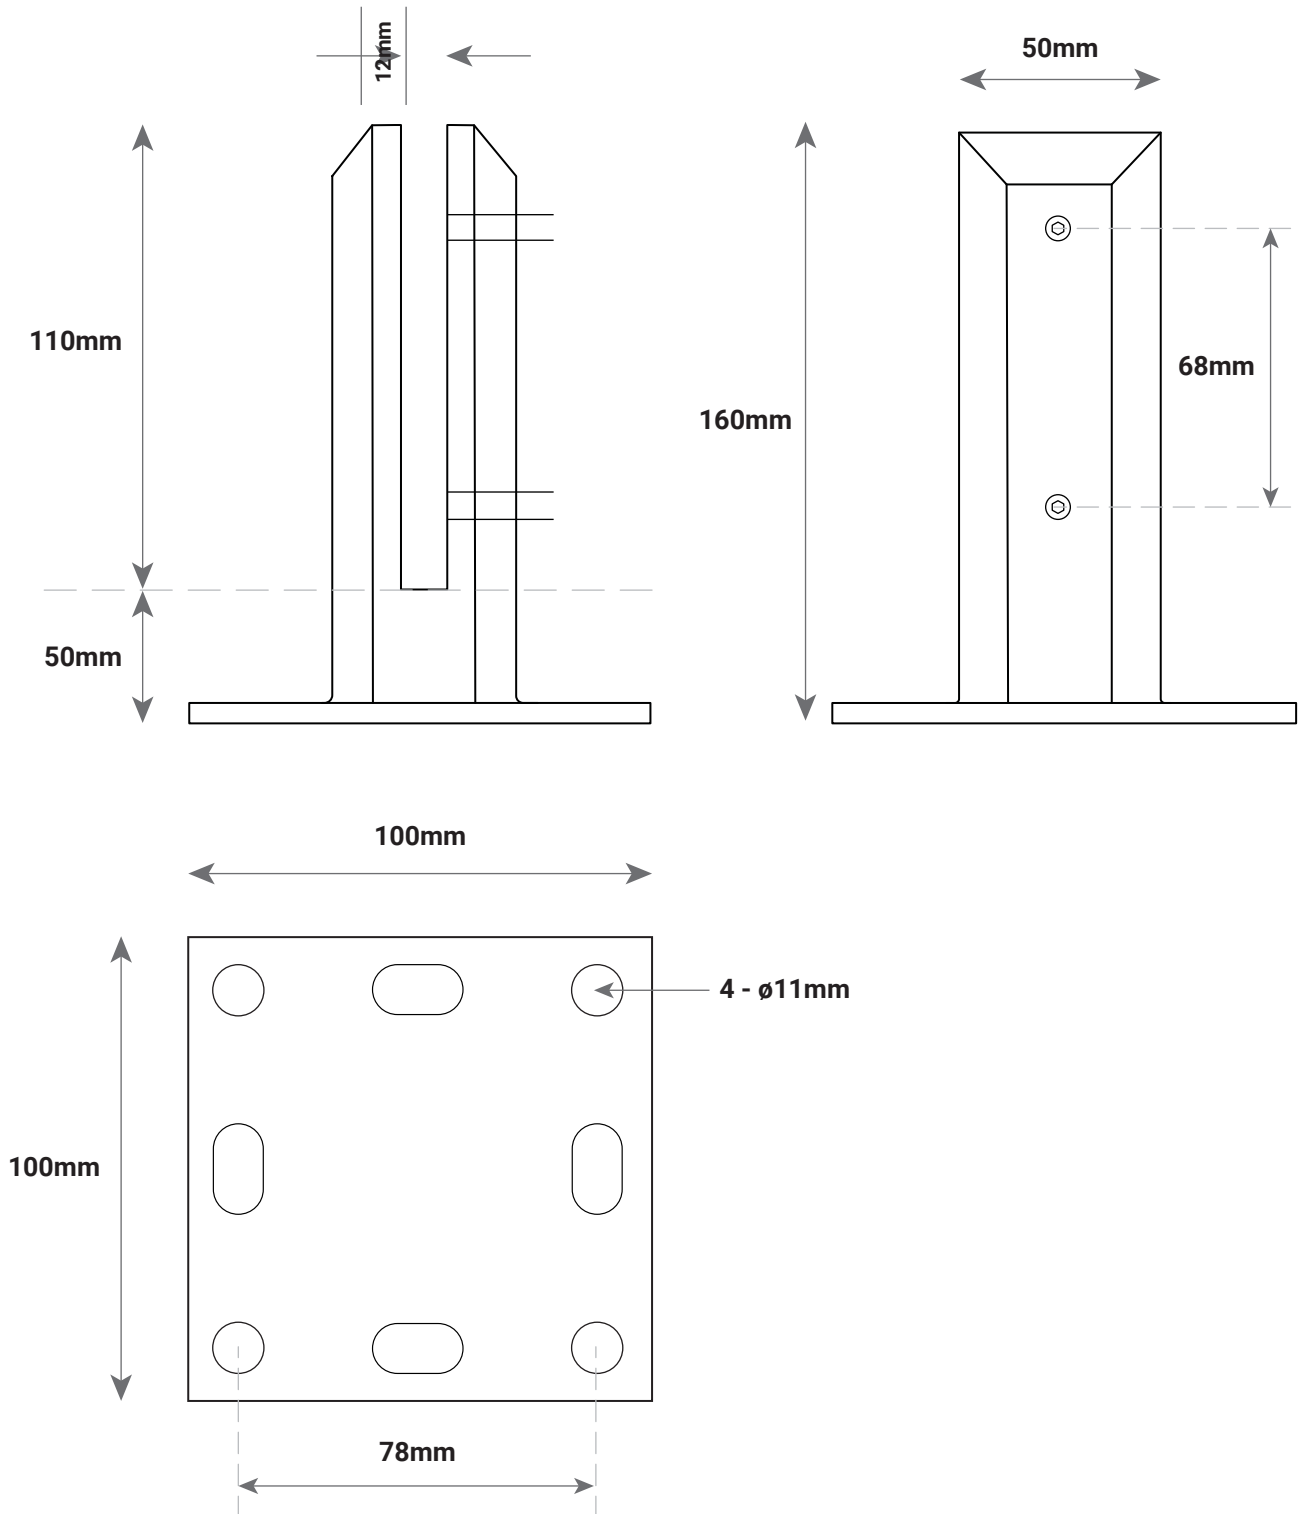

Address: 14 Harper St, Molendinar, QLD 4214

Phone: 1800 982 069 Email: info@tasmanglass.com.au

Square Base Plate Spigot

Suits 12mm Glass. Adjustable. 160mm height. Includes Cover Plate
Available in Polished and Matt Black. Friction fitted - No holes required