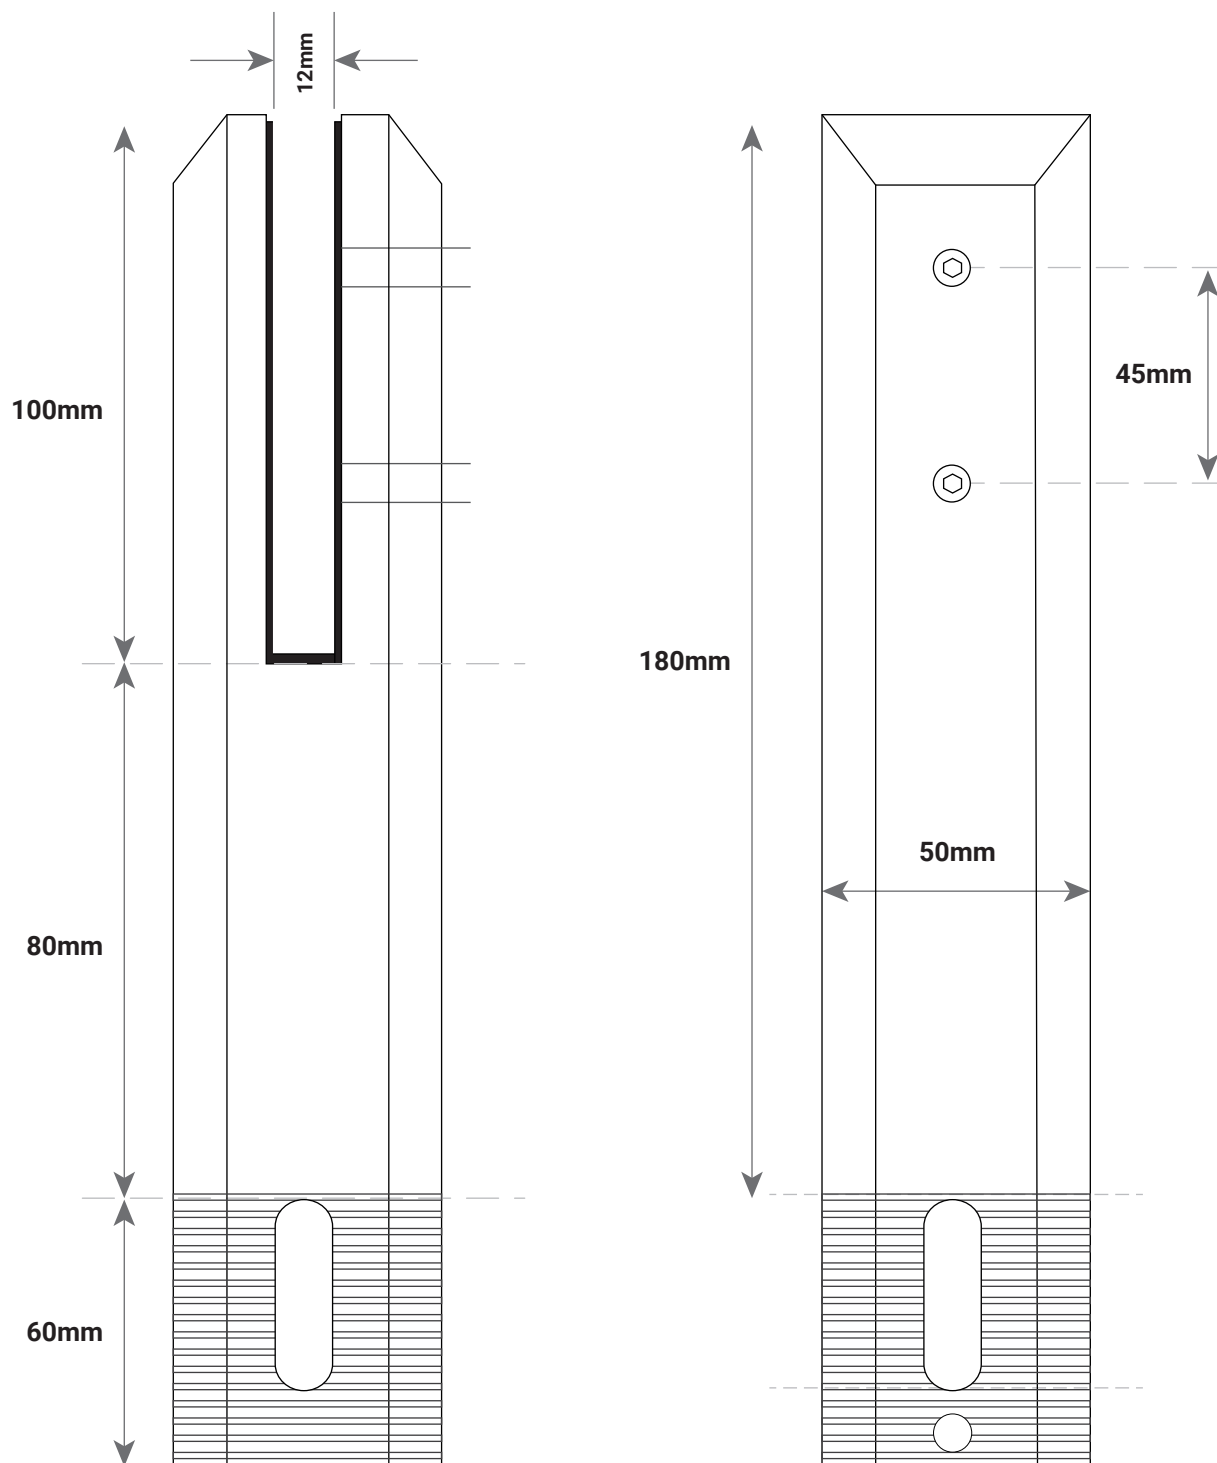

Address: 14 Harper St, Molendinar, QLD 4214

Phone: 1800 982 069 Email: info@tasmanglass.com.au

Spigot - 240mm Square Core Drilled

Suits 12mm Glass. 240mm height. Includes Cover Ring

Available in Polished and Matt Black. Friction fitted - No holes required