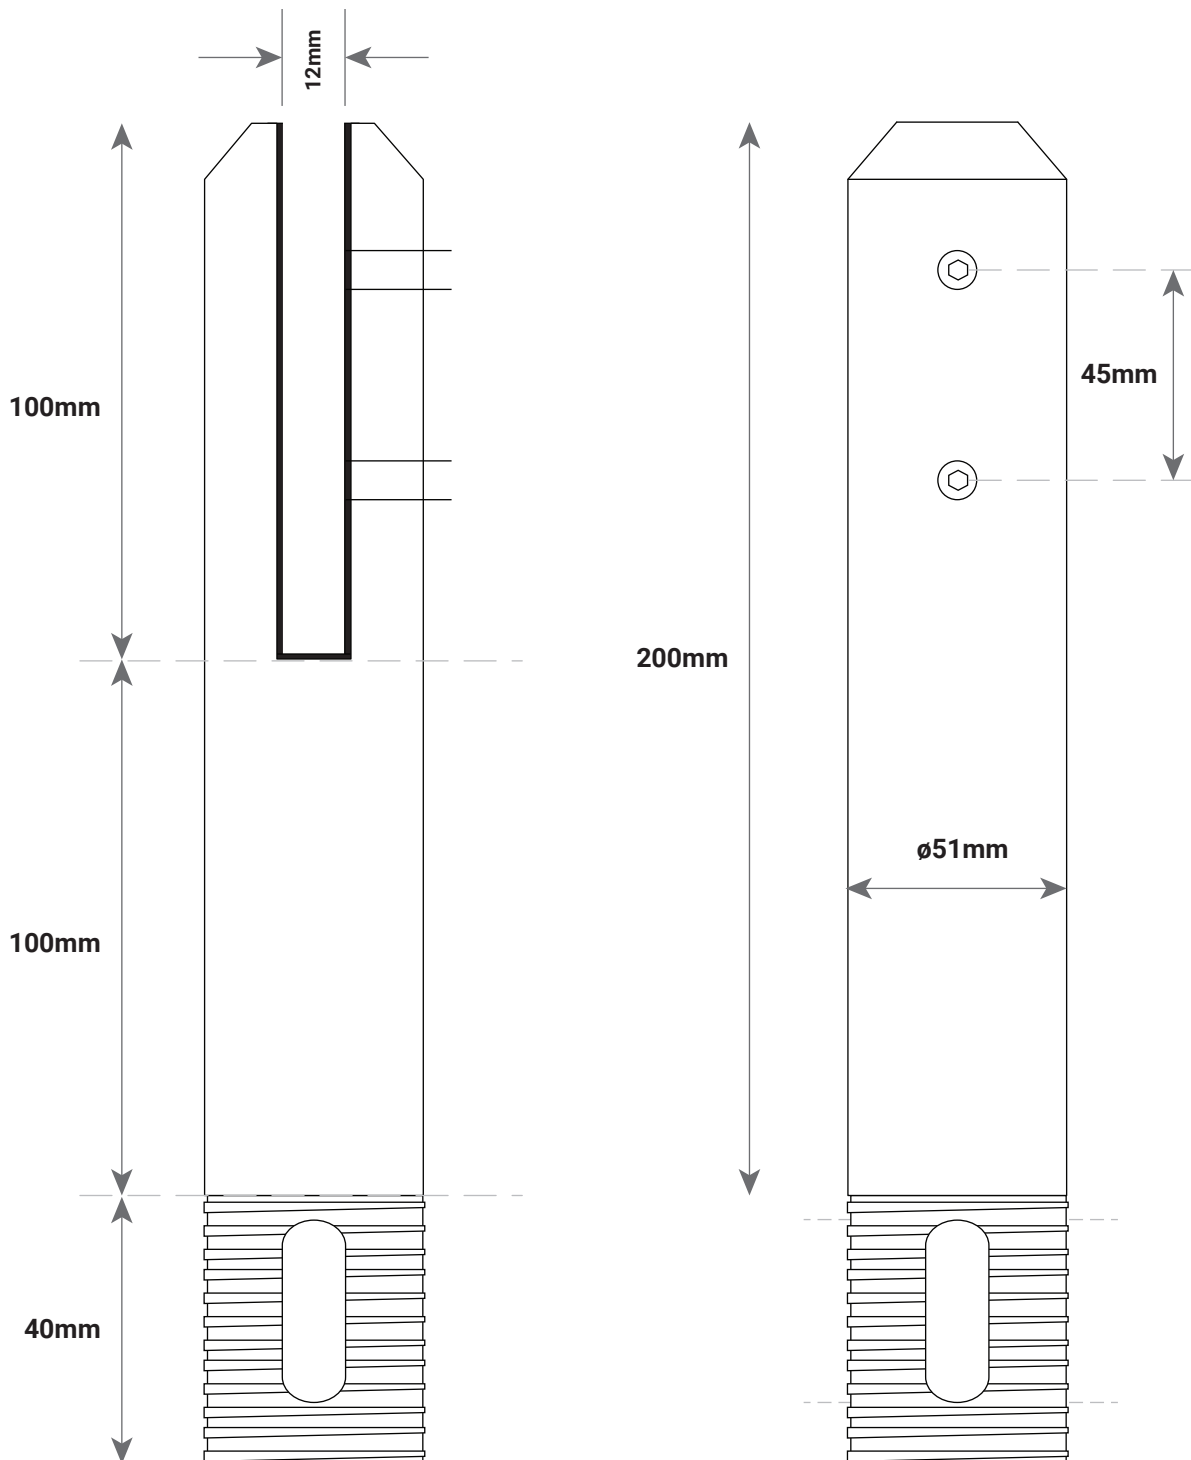

Address: 14 Harper St, Molendinar, QLD 4214

Phone: 1800 982 069 Email: info@tasmanglass.com.au

Spigot - 240mm Round Core Drilled

Suits 12mm Glass. 240mm height. Includes Cover Ring
Available in Polished. Friction fitted - No holes required