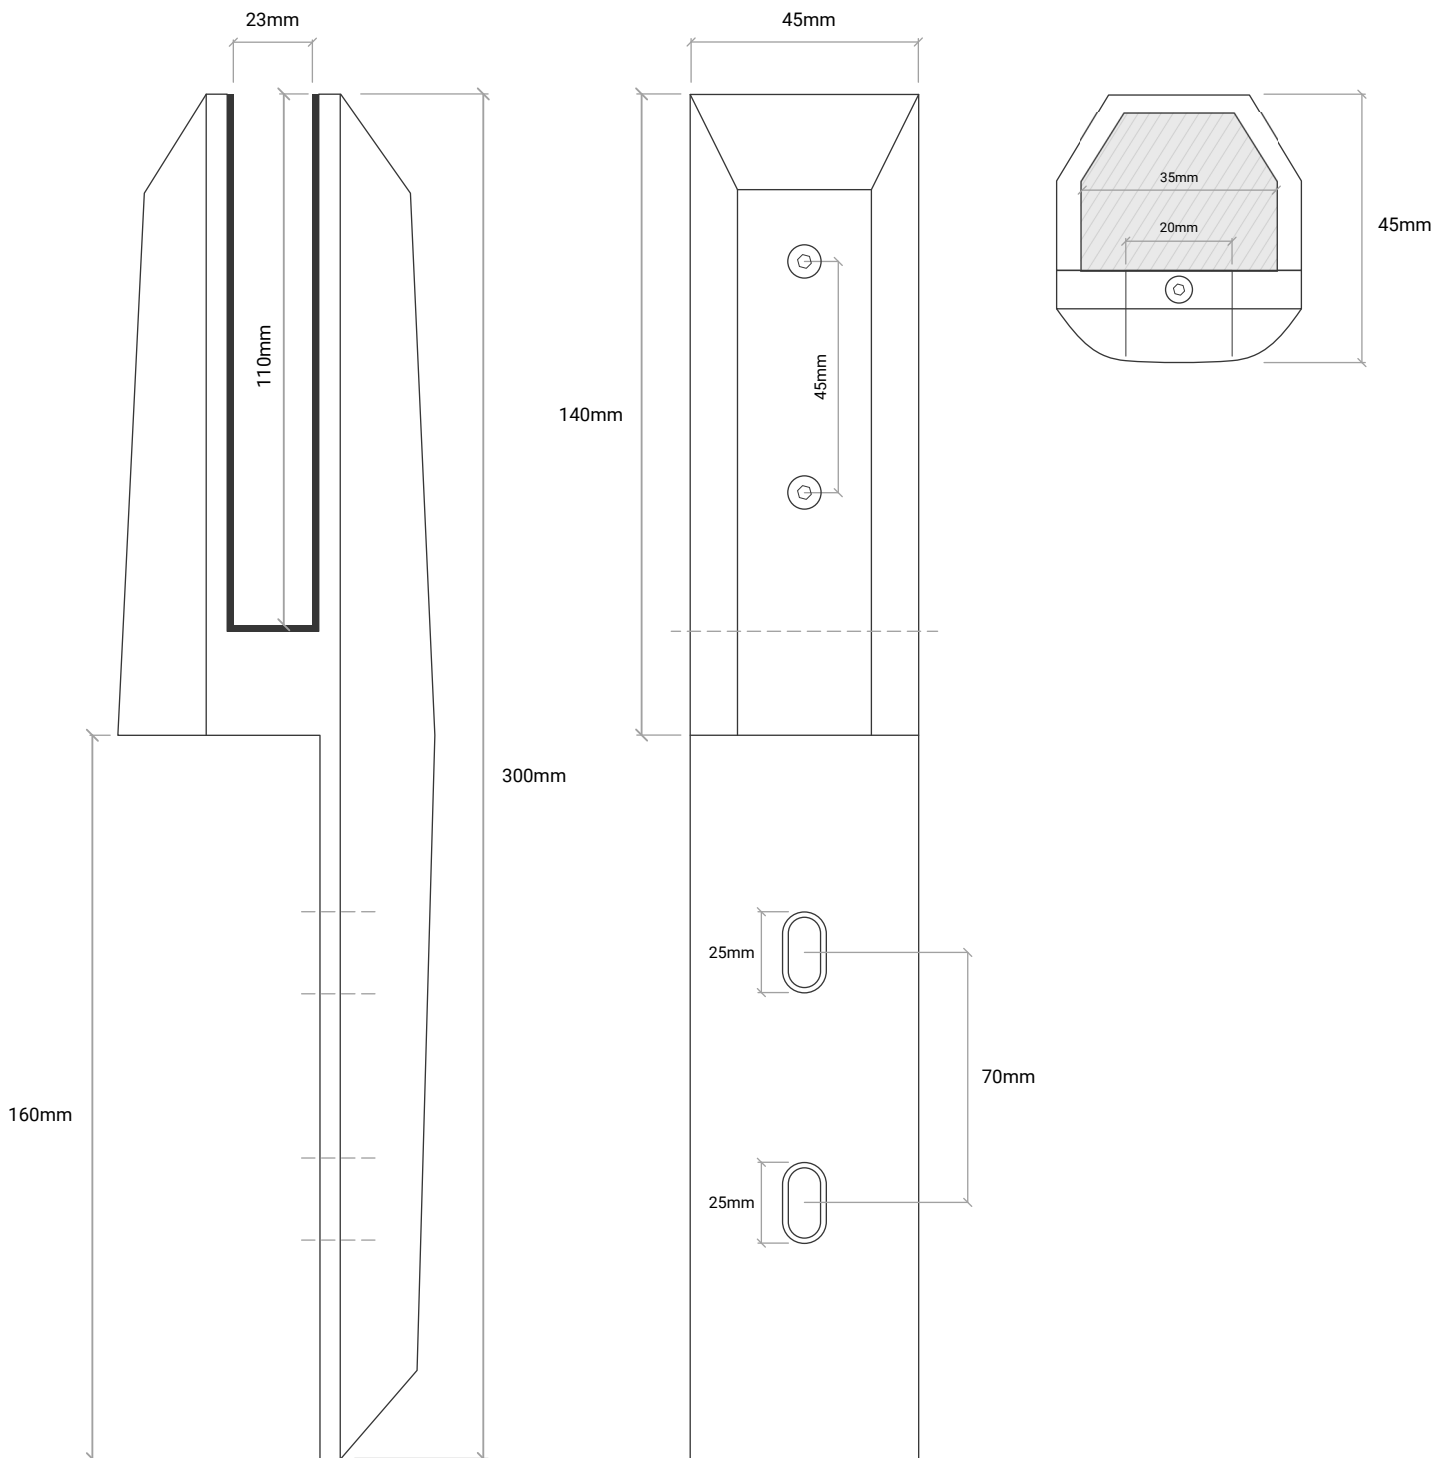

## Spigot - Side Mounted

Suits 12mm Glass. 140mm Height. 2205 Duplex Stainless Steel. For Side Mounted Applications.

Friction Fitted - No holes required. Available in Polished