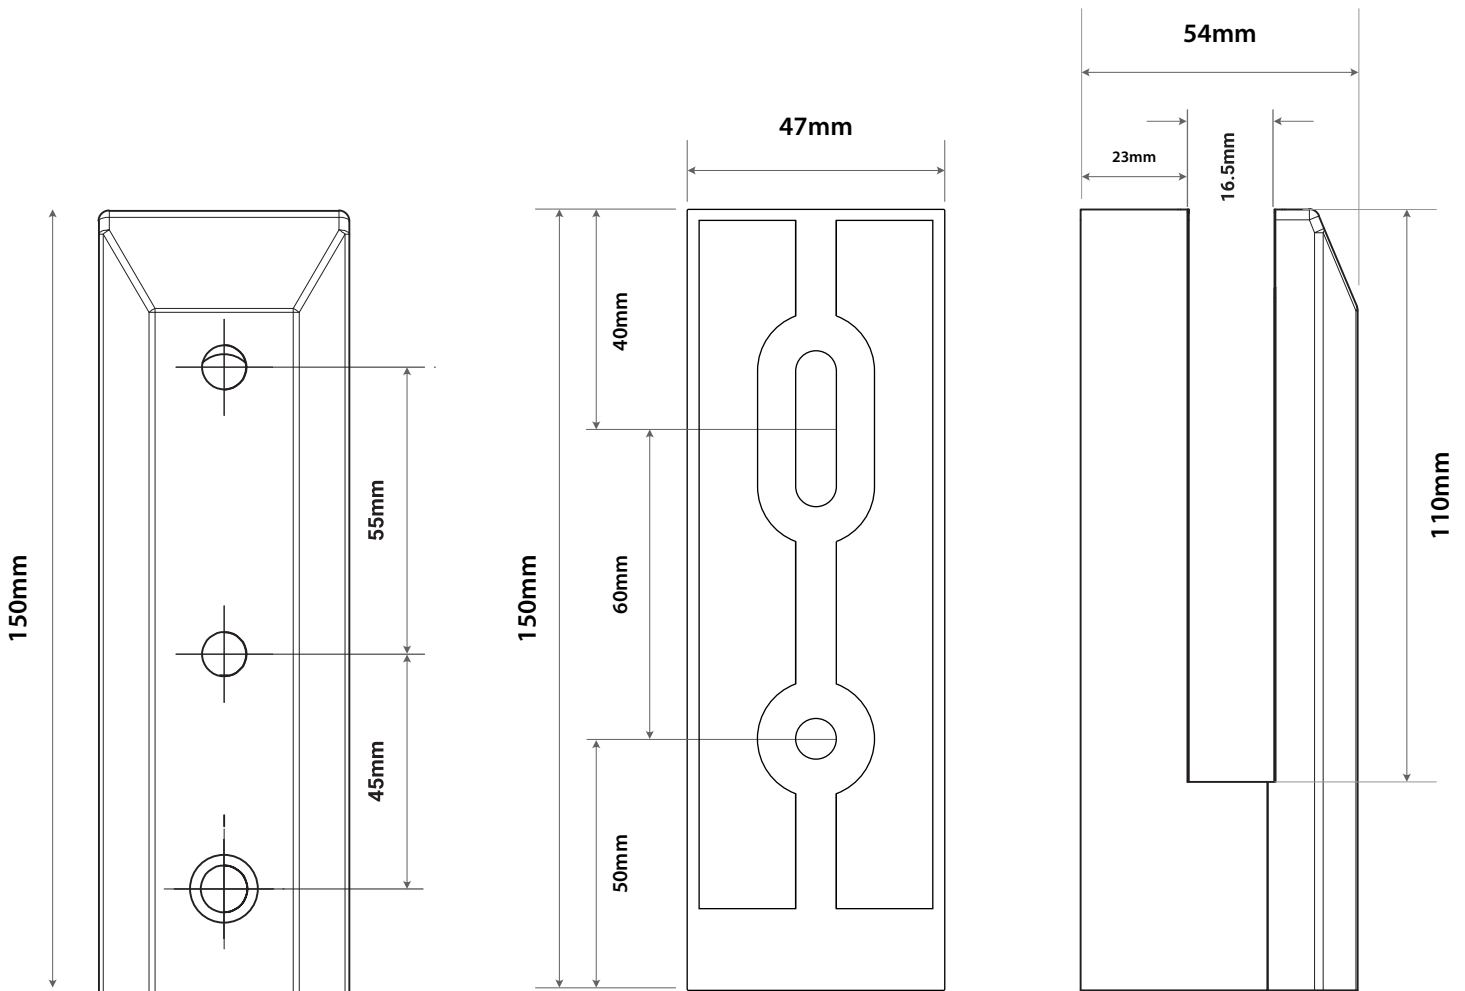

Address: 14 Harper St, Molendinar, QLD 4214

Phone: 1800 982 069 Email: info@tasmanglass.com.au

Spigot - Face Mounted

Suits 12mm Glass. 140mm Height. 2205 Duplex Stainless Steel. For Side Mounted Applications.

Friction Fitted - No holes required. Available in Polished and Matt Black