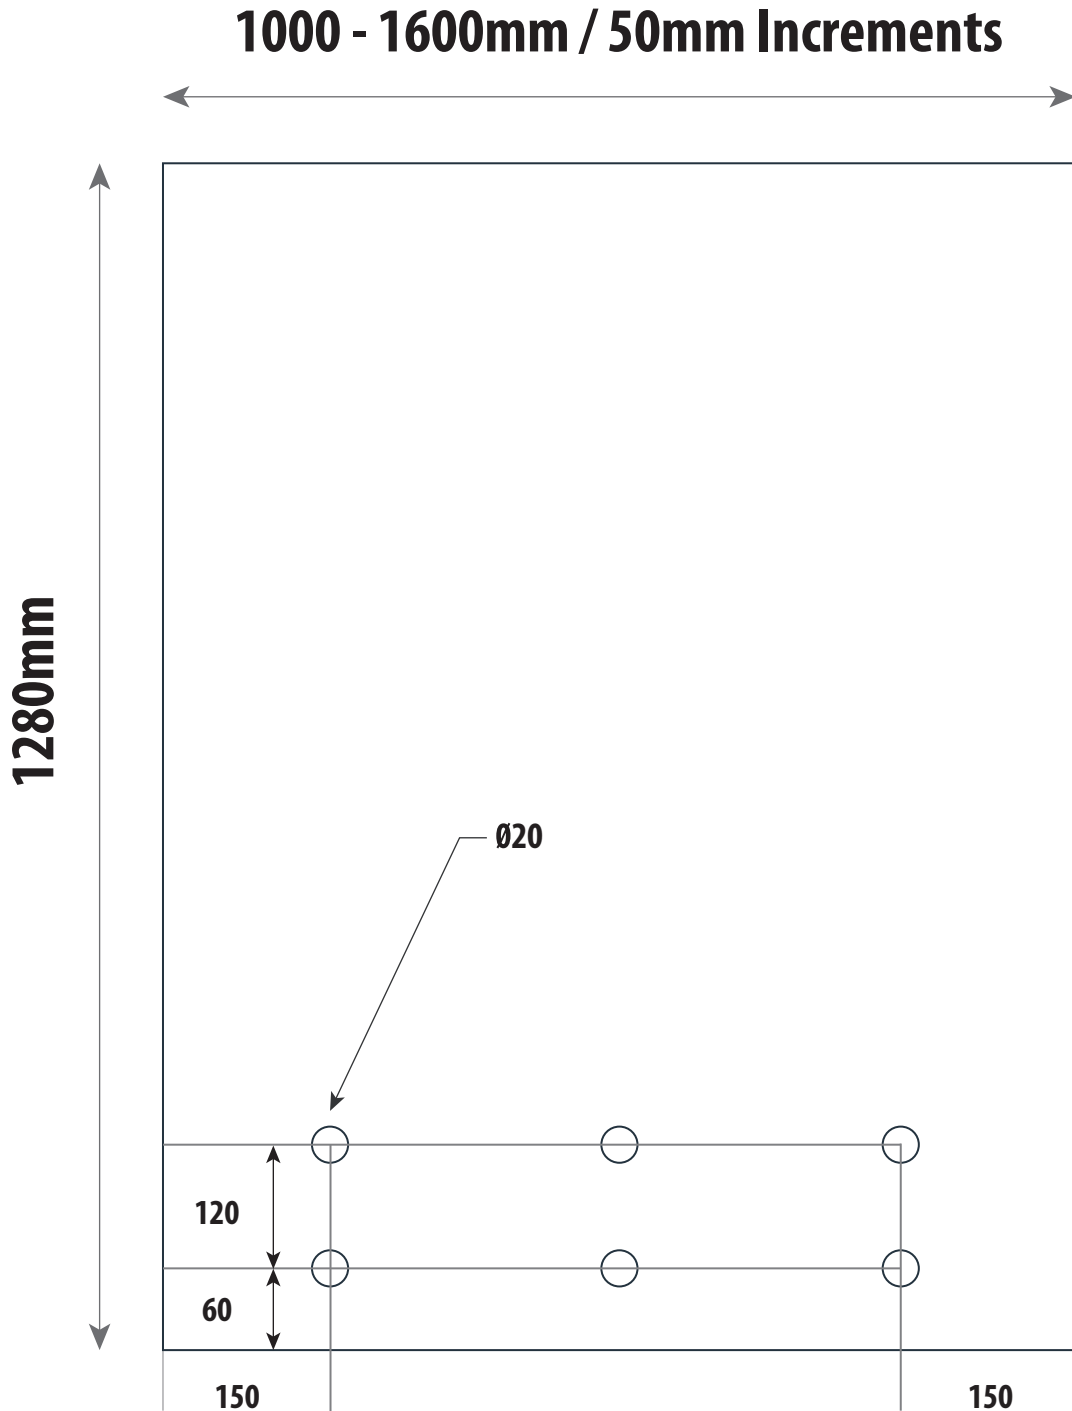

Address: 14 Harper St, Molendinar, QLD 4214

Phone: 1800 982 069 Email: info@tasmanglass.com.au

Balustrade Glass - Face Fixed Panels

12mm thickness | 2mm radius corners | Polished Edges

6 x Ø20 Holes