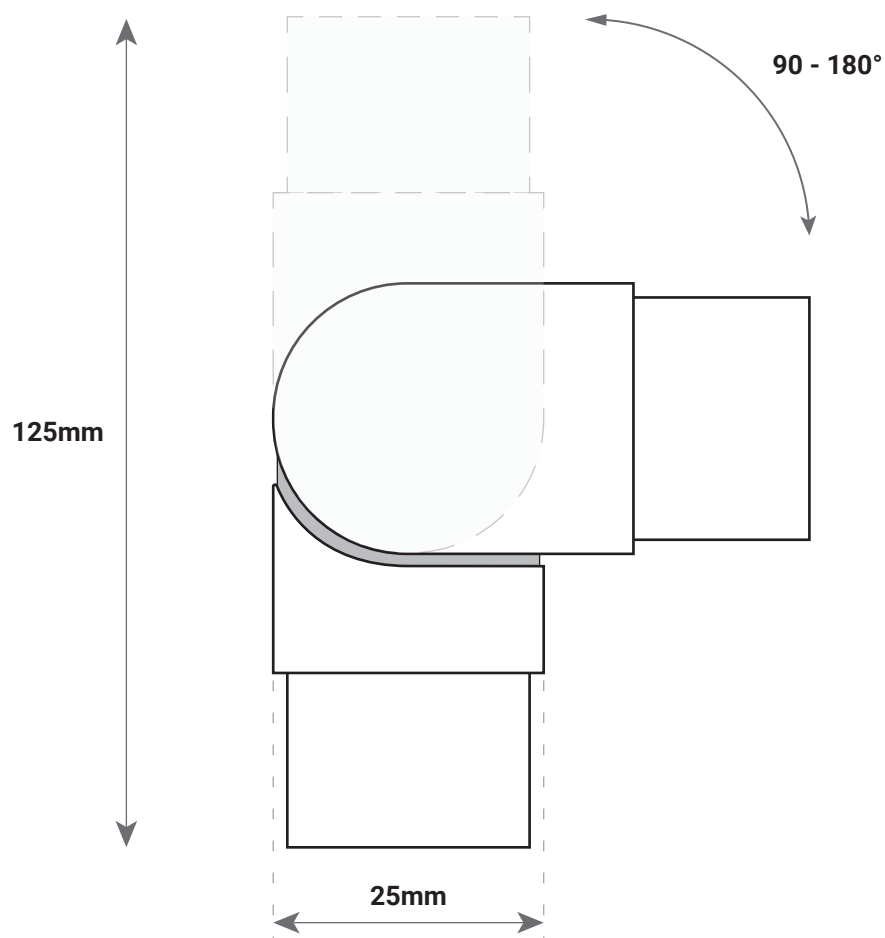

Address: 14 Harper St, Molendinar, QLD 4214

Phone: 1800 982 069 **Email:** info@tasmanglass.com.au

25mm Rail - Adjustable Square Vertical Joiner

Suits 25mm Square Rail. Adjustable vertically from 90° - 180°