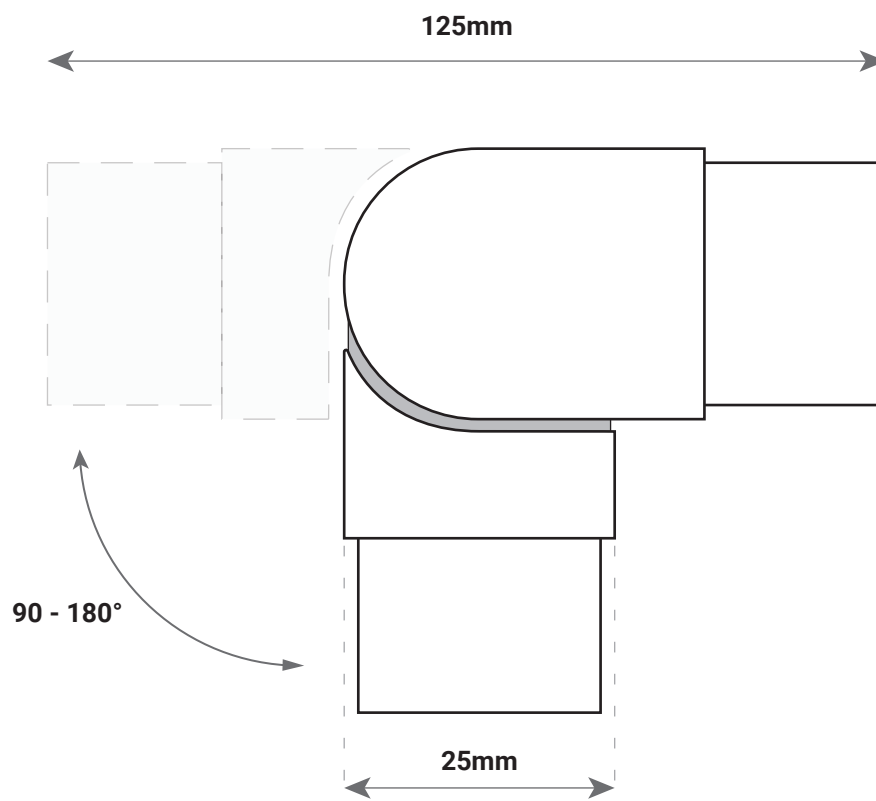

Address: 14 Harper St, Molendinar, QLD 4214

Phone: 1800 982 069 **Email:** info@tasmanglass.com.au

25mm Rail - Adjustable Square Horizontal Joiner

Suits 25mm Square Rail. Adjustable horizontally from 90° - 180°