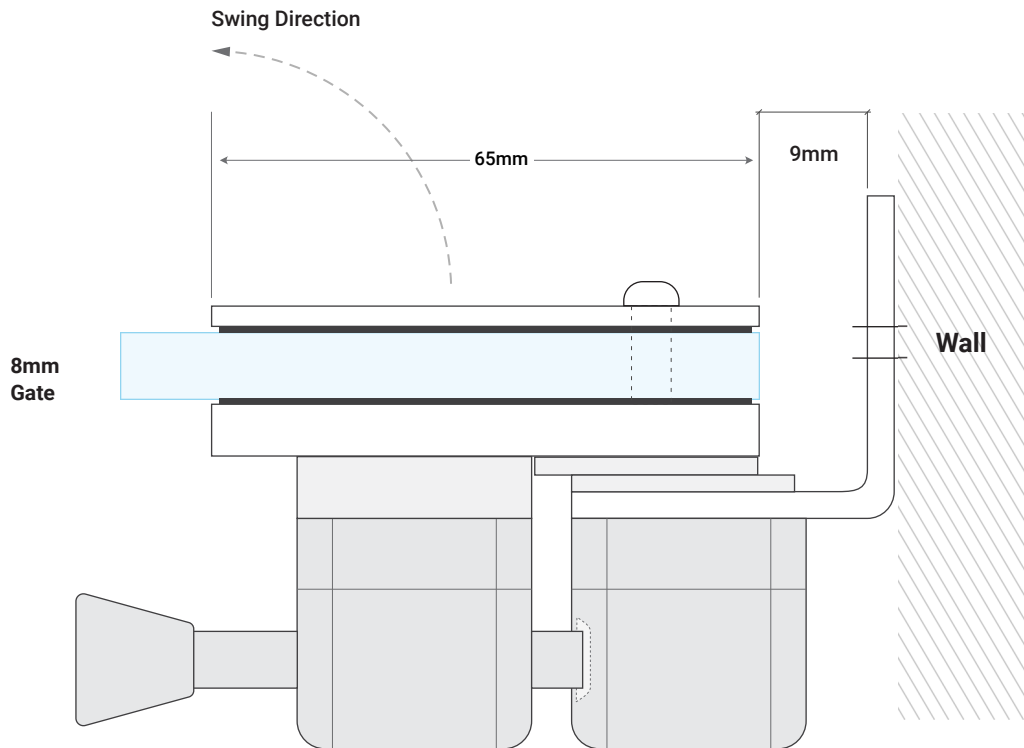

Address: 14 Harper St, Molendinar, QLD 4214

Phone: 1800 982 069 Email: info@tasmanglass.com.au

Latch - 90° Wall / Post to Glass

Magnetic, self-latching mechanism. Key lockable available. Suits 8mm & 12mm glass gates.

Attaches to either a square post or wall. Available in Polished and Matt Black