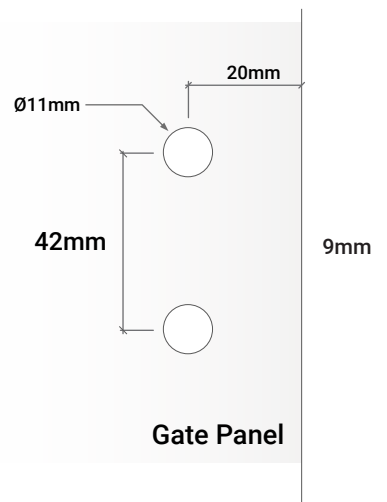

Address: 14 Harper St, Molendinar, QLD 4214

Phone: 1800 982 069 Email: info@tasmanglass.com.au

Latch - 90° Wall / Post to Glass

Magnetic, self-latching mechanism. Key lockable available. Suits 8mm & 12mm glass gates.

Attaches to either a square post or wall. Available in Polished and Matt Black