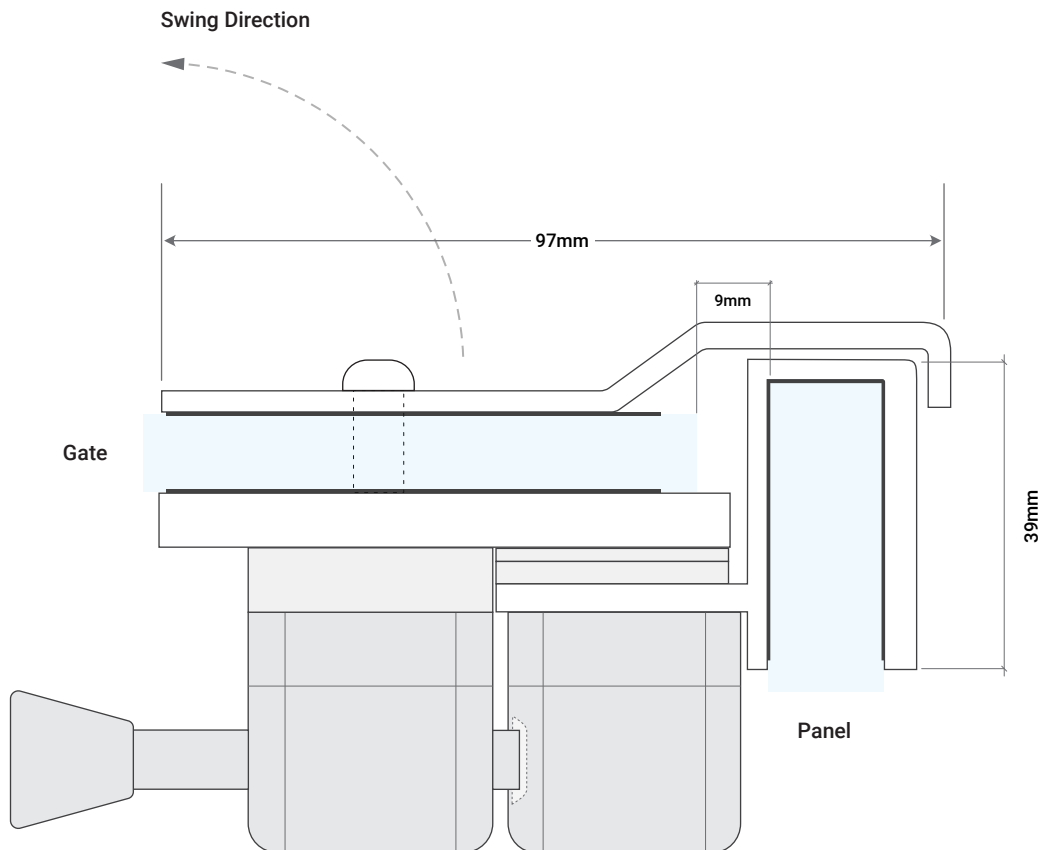

Address: 14 Harper St, Molendinar, QLD 4214

Phone: 1800 982 069 **Email:** info@tasmanglass.com.au

Latch - 90° Outswing Glass to Glass

Magnetic, self-latching mechanism. Key lockable available. Suits 8mm and 12mm glass gates.