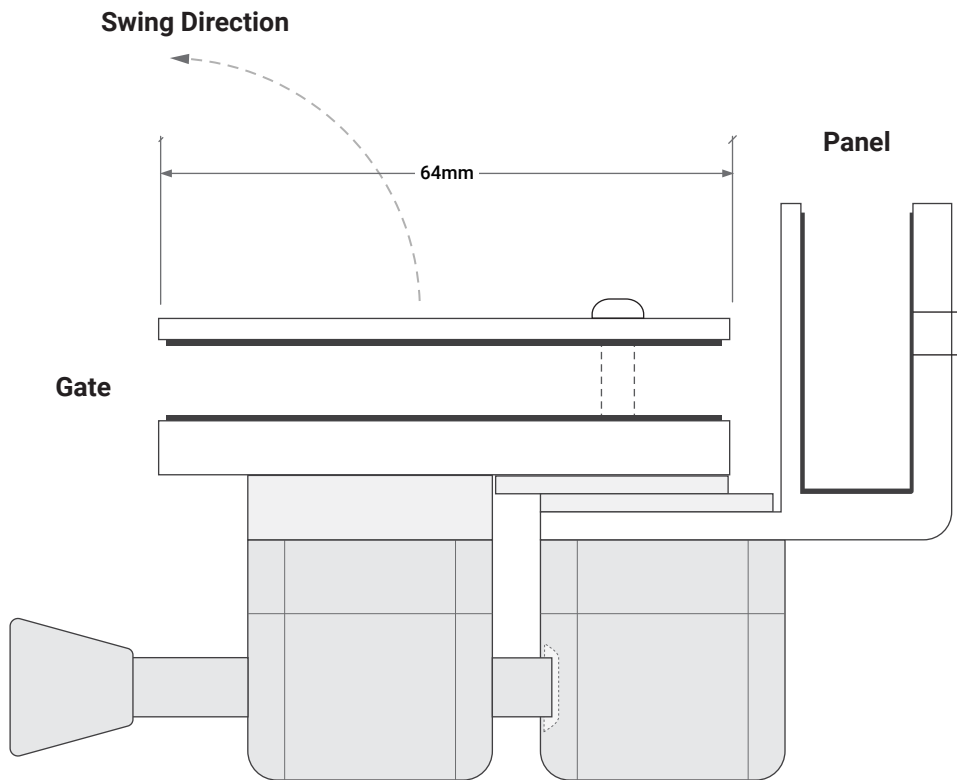

Address: 14 Harper St, Molendinar, QLD 4214

Phone: 1800 982 069 Email: info@tasmanglass.com.au

Latch - 90° Inswing Glass to Glass

Magnetic, self-latching mechanism. Key lockable available. Suits 8mm & 12mm glass gates.