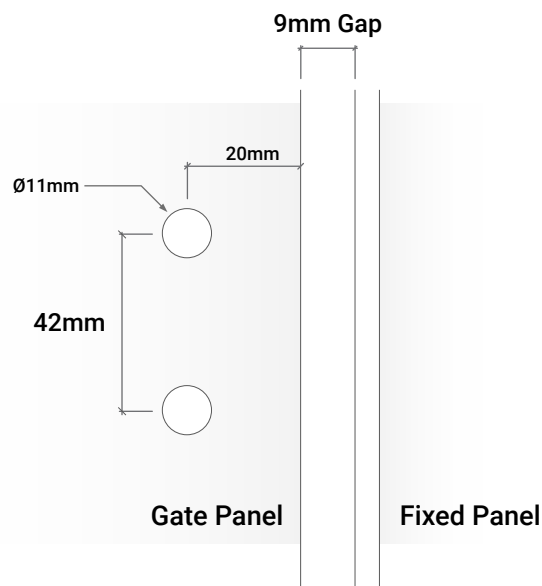

Address: 14 Harper St, Molendinar, QLD 4214

Phone: 1800 982 069 Email: info@tasmanglass.com.au

Latch - 90° Inswing Glass to Glass

Magnetic, self-latching mechanism. Key lockable available. Suits 8mm & 12mm glass gates.